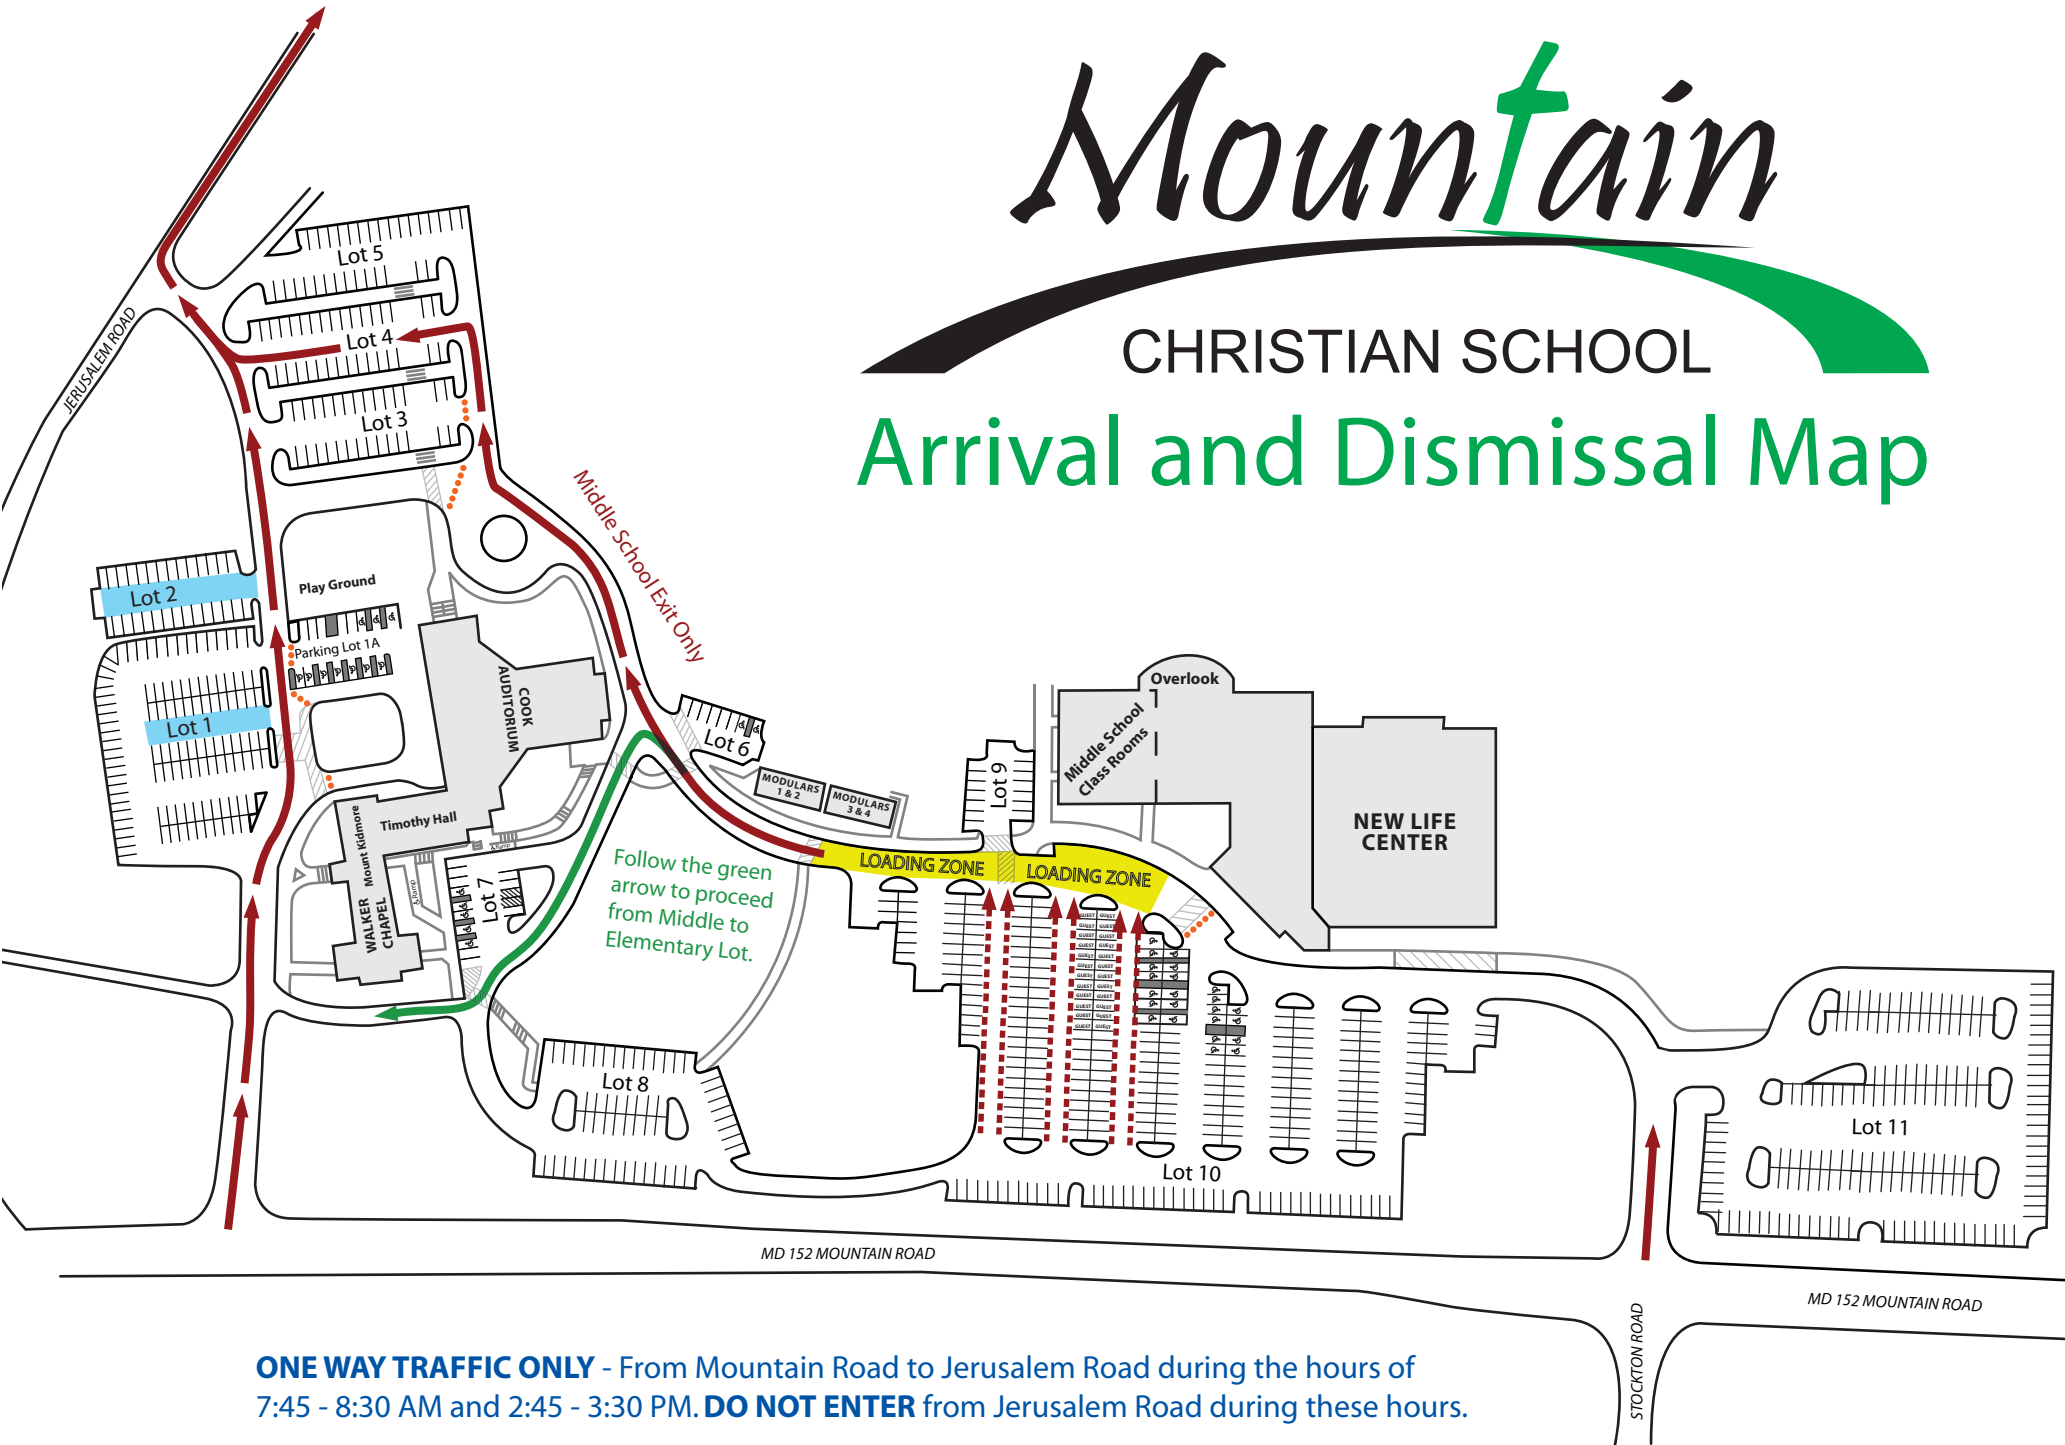

Mountain

CHRISTIAN SCHOOL

Arrival and Dismissal Map

ONE WAY TRAFFIC ONLY - From Mountain Road to Jerusalem Road during the hours of 7:45 - 8:30 AM and 2:45 - 3:30 PM. **DO NOT ENTER** from Jerusalem Road during these hours.